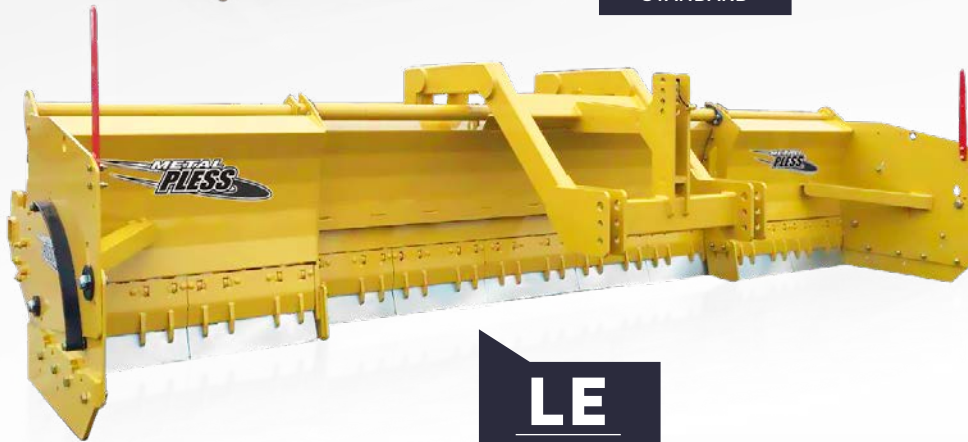

EXTENDMAXX EX4

- Extendable plow
- Fixed wings

EXTENDMAXX EX4

Extendable snow plow blade installed on a 3 point hitch on the rear of a tractor.

TECHNICAL SHEET

SCAN ME with your camera application on any phone

EXTENDMAXX EX4

STD
STANDARD

LE
LIVE EDGE

HD
SOFT DRIVE TRIP EDGE

Available in STD, HD or LE

This system requires 1 set of oil outlets.

Not included: hydraulic hoses and connectors from the blade to the tractor.

MODEL	BLADE DIMENSIONS			APPROX. WEIGHT
	BOX	HEIGHT	EXTENDED	
EX4 06-10 STD	6'	24"	10'	904 lbs max.
EX4 07-12 STD	7'	30"	12'	1 610 lbs max.
EX4 08-13 STD	8'	36"	13'	2 205 lbs max.
EX4 08-14 STD	8'	42"	14'	2 700 lbs max.
EX4HD 08-14 HD or LE	8'	36"	14'	3 900 lbs max.
EX4HD 10-16 HD or LE	10'	36"	16'	4 500 lbs max.