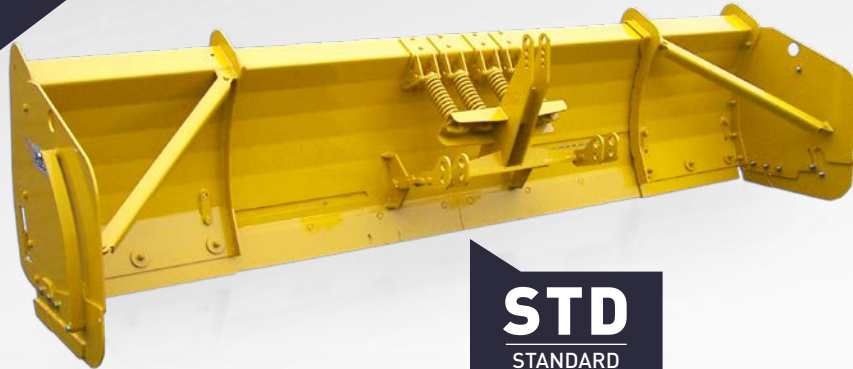

EXTENDMAXX EX4

- Extendable plow
- Fixed wings

EXTENDMAXX EX4

Extendable snow plow blade installed on a 3 point hitch on the rear of a tractor.

TECHNICAL SHEET

SCAN ME with your camera application on any phone

EXTENDMAXX EX4

STD
STANDARD

LE
LIVE EDGE

HD
SOFT DRIVE TRIP EDGE

Available in STD, HD or LE

This system requires 1 set of oil outlets.

Not included: hydraulic hoses and connectors from the blade to the tractor.

MODEL	BLADE DIMENSIONS			APPROX. WEIGHT
	BOX	HEIGHT	EXTENDED	
EX4 06-10 STD	6'	24"	10'	904 lbs max.
EX4 07-12 STD	7'	30"	12'	1 610 lbs max.
EX4 08-13 STD	8'	36"	13'	2 205 lbs max.
EX4 08-14 STD	8'	42"	14'	2 700 lbs max.
EX4HD 08-14 HD or LE	8'	36"	14'	3 900 lbs max.
EX4HD 10-16 HD or LE	10'	36"	16'	4 500 lbs max.

Prices, specs, models and/or model numbers are subject to change.

OPTIONS (not included)

- Non standard color (NSC1).

The width of the blade does not determine the real dimension of the product. Pictures shown might have some options.